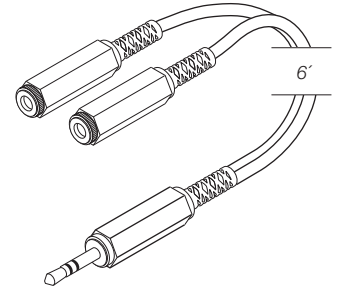

255-043 6-feet Stereo