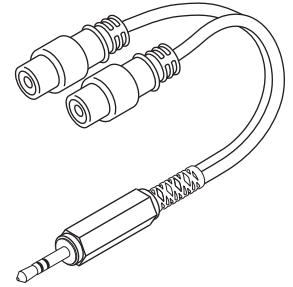

Distributed by:

JAMECO[®]
ELECTRONICS

www.Jameco.com ♦ 1-800-831-4242

The content and copyrights of the attached
material are the property of its owner.

Jameco Part Number 228380

Y-Cable Audio Adapters

Shielded Y-Cables – 3.7mm OD Black PVC Jacket
Fully Molded Nickel-Plated RCA Plugs
Color-Coded Red-White to Black
AWG26 Stranded Copper Center Conductor
Low-Loss 95% Spiral-Wound Copper Shield
99.99% Pure Oxygen-Free Copper Wire

255-055 6-in 2 RCA Plugs to 1/4" Stereo Plug

255-059 6-in 2-RCA Jacks to 1/4" Mono Plug

255-062 6-in 1/4" Stereo Jacks to 1/4" Stereo Plug

255-010 6-inch

255-020 6-inch

255-025 6-inch

255-036 6-inch

255-037 6-inch Stereo