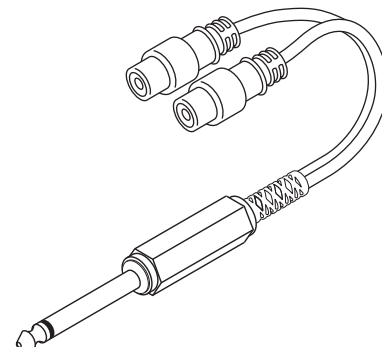

Distributed by:

JAMECO[®]
ELECTRONICS

www.Jameco.com ♦ 1-800-831-4242

The content and copyrights of the attached
material are the property of its owner.

Jameco Part Number 228380

Y-Cable Audio Adapters

Shielded Y-Cables – 3.7mm OD Black PVC Jacket
Fully Molded Nickel-Plated RCA Plugs
Color-Coded Red-White to Black
AWG26 Stranded Copper Center Conductor
Low-Loss 95% Spiral-Wound Copper Shield
99.99% Pure Oxygen-Free Copper Wire

255-038 6-inch Stereo

255-039 6-inch Stereo

255-042 6-inch Stereo

255-043 6-feet Stereo

255-045 6-feet Stereo

255-048 6-feet Stereo

255-055 6-inch Stereo

255-059 6-inch