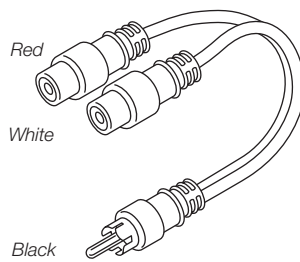

Distributed by:

JAMECO[®]
ELECTRONICS

www.Jameco.com ♦ 1-800-831-4242

The content and copyrights of the attached
material are the property of its owner.

Jameco Part Number 228380

Y-Cable Audio Adapters

Shielded Y-Cables – 3.7mm OD Black PVC Jacket
Fully Molded Nickel-Plated RCA Plugs
Color-Coded Red-White to Black
AWG26 Stranded Copper Center Conductor
Low-Loss 95% Spiral-Wound Copper Shield
99.99% Pure Oxygen-Free Copper Wire

255-039 6-in 2-3.5 St Plugs to 3.5 St Jack

255-042 6-in 2-3.5 St Jacks to 3.5 St Plug

255-043 6-ft 2-3.5 St Jacks to 3.5 St Plug

255-045 6-ft 2-RCA Plugs to 3.5 Stereo Plug

255-048 6-ft 2-RCA Jacks to 3.5 Stereo Plug

255-055 6-in 2 RCA Plugs to 1/4" Stereo Plug

255-059 6-in 2-RCA Jacks to 1/4" Mono Plug

255-062 6-in 1/4" Stereo Jacks to 1/4" Stereo Plug

255-010 6-inch

255-020 6-inch

255-025 6-inch

255-036 6-inch

255-037 6-inch Stereo