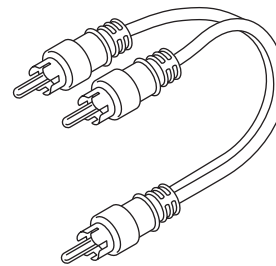

Distributed by:

JAMECO[®]
ELECTRONICS

www.Jameco.com ♦ 1-800-831-4242

The content and copyrights of the attached
material are the property of its owner.

Jameco Part Number 228380

Y-Cable Audio Adapters

Shielded Y-Cables – 3.7mm OD Black PVC Jacket
Fully Molded Nickel-Plated RCA Plugs
Color-Coded Red-White to Black
AWG26 Stranded Copper Center Conductor
Low-Loss 95% Spiral-Wound Copper Shield
99.99% Pure Oxygen-Free Copper Wire

255-010 6-in 2-RCA Jacks to RCA Plug

255-020 6-in 2-RCA Plugs to RCA Plug

255-025 6-in 2-RCA Plugs to RCA Jack

255-036 6-in 2-RCA Plugs to 3.5 Stereo Jack

255-037 6-in 2-RCA Plugs to Stereo Plug

255-038 6-in 2-RCA Jacks to 3.5 St Plug

255-039 6-in 2-3.5 St Plugs to 3.5 St Jack

255-042 6-in 2-3.5 St Jacks to 3.5 St Plug

255-043 6-ft 2-3.5 St Jacks to 3.5 St Plug

255-045 6-ft 2-RCA Plugs to 3.5 Stereo Plug

255-048 6-ft 2-RCA Jacks to 3.5 Stereo Plug

255-055 6-in 2 RCA Plugs to 1/4" Stereo Plug

255-059 6-in 2-RCA Jacks to 1/4" Mono Plug

255-062 6-in 1/4" Stereo Jacks to 1/4" Stereo Plug

255-010 6-inch

255-020 6-inch

255-025 6-inch

255-036 6-inch

255-037 6-inch Stereo